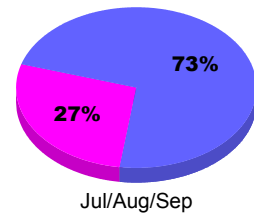

Membership Results
2010-2011

Membership
2009-2010

Month	Net Memb Goal	Actual New Memb	Actual Dropped Memb	Gain/Loss of Memb	Gain/Loss of Memb
Jul/Aug/Sep	57	45	-37	8	7
Totals	57	45	-37	8	7

Membership Results 2010-2011

Goal, New, Dropped, Gain/Loss

Comparison of Membership Gain/Loss

Current Year Compared to the Previous Year

Gender Comparison 2010-2011

■ Male ■ Female